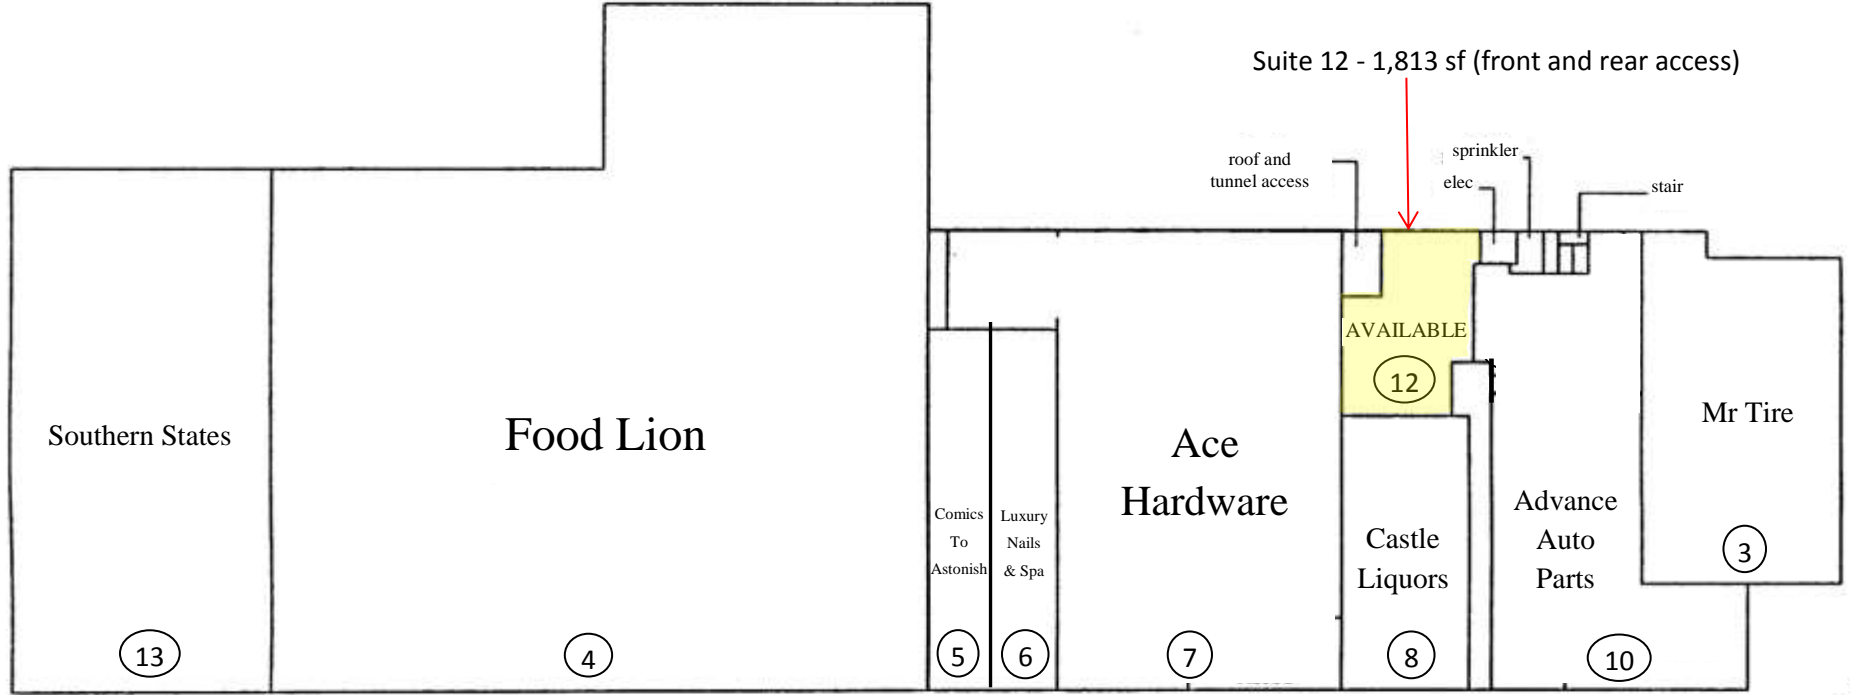

Verizon (15)

(14)
Jimmie Cone

ATM

FOOD LION SHOPPING CENTER. MT. AIRY. MARYLAND
TENANT KEY